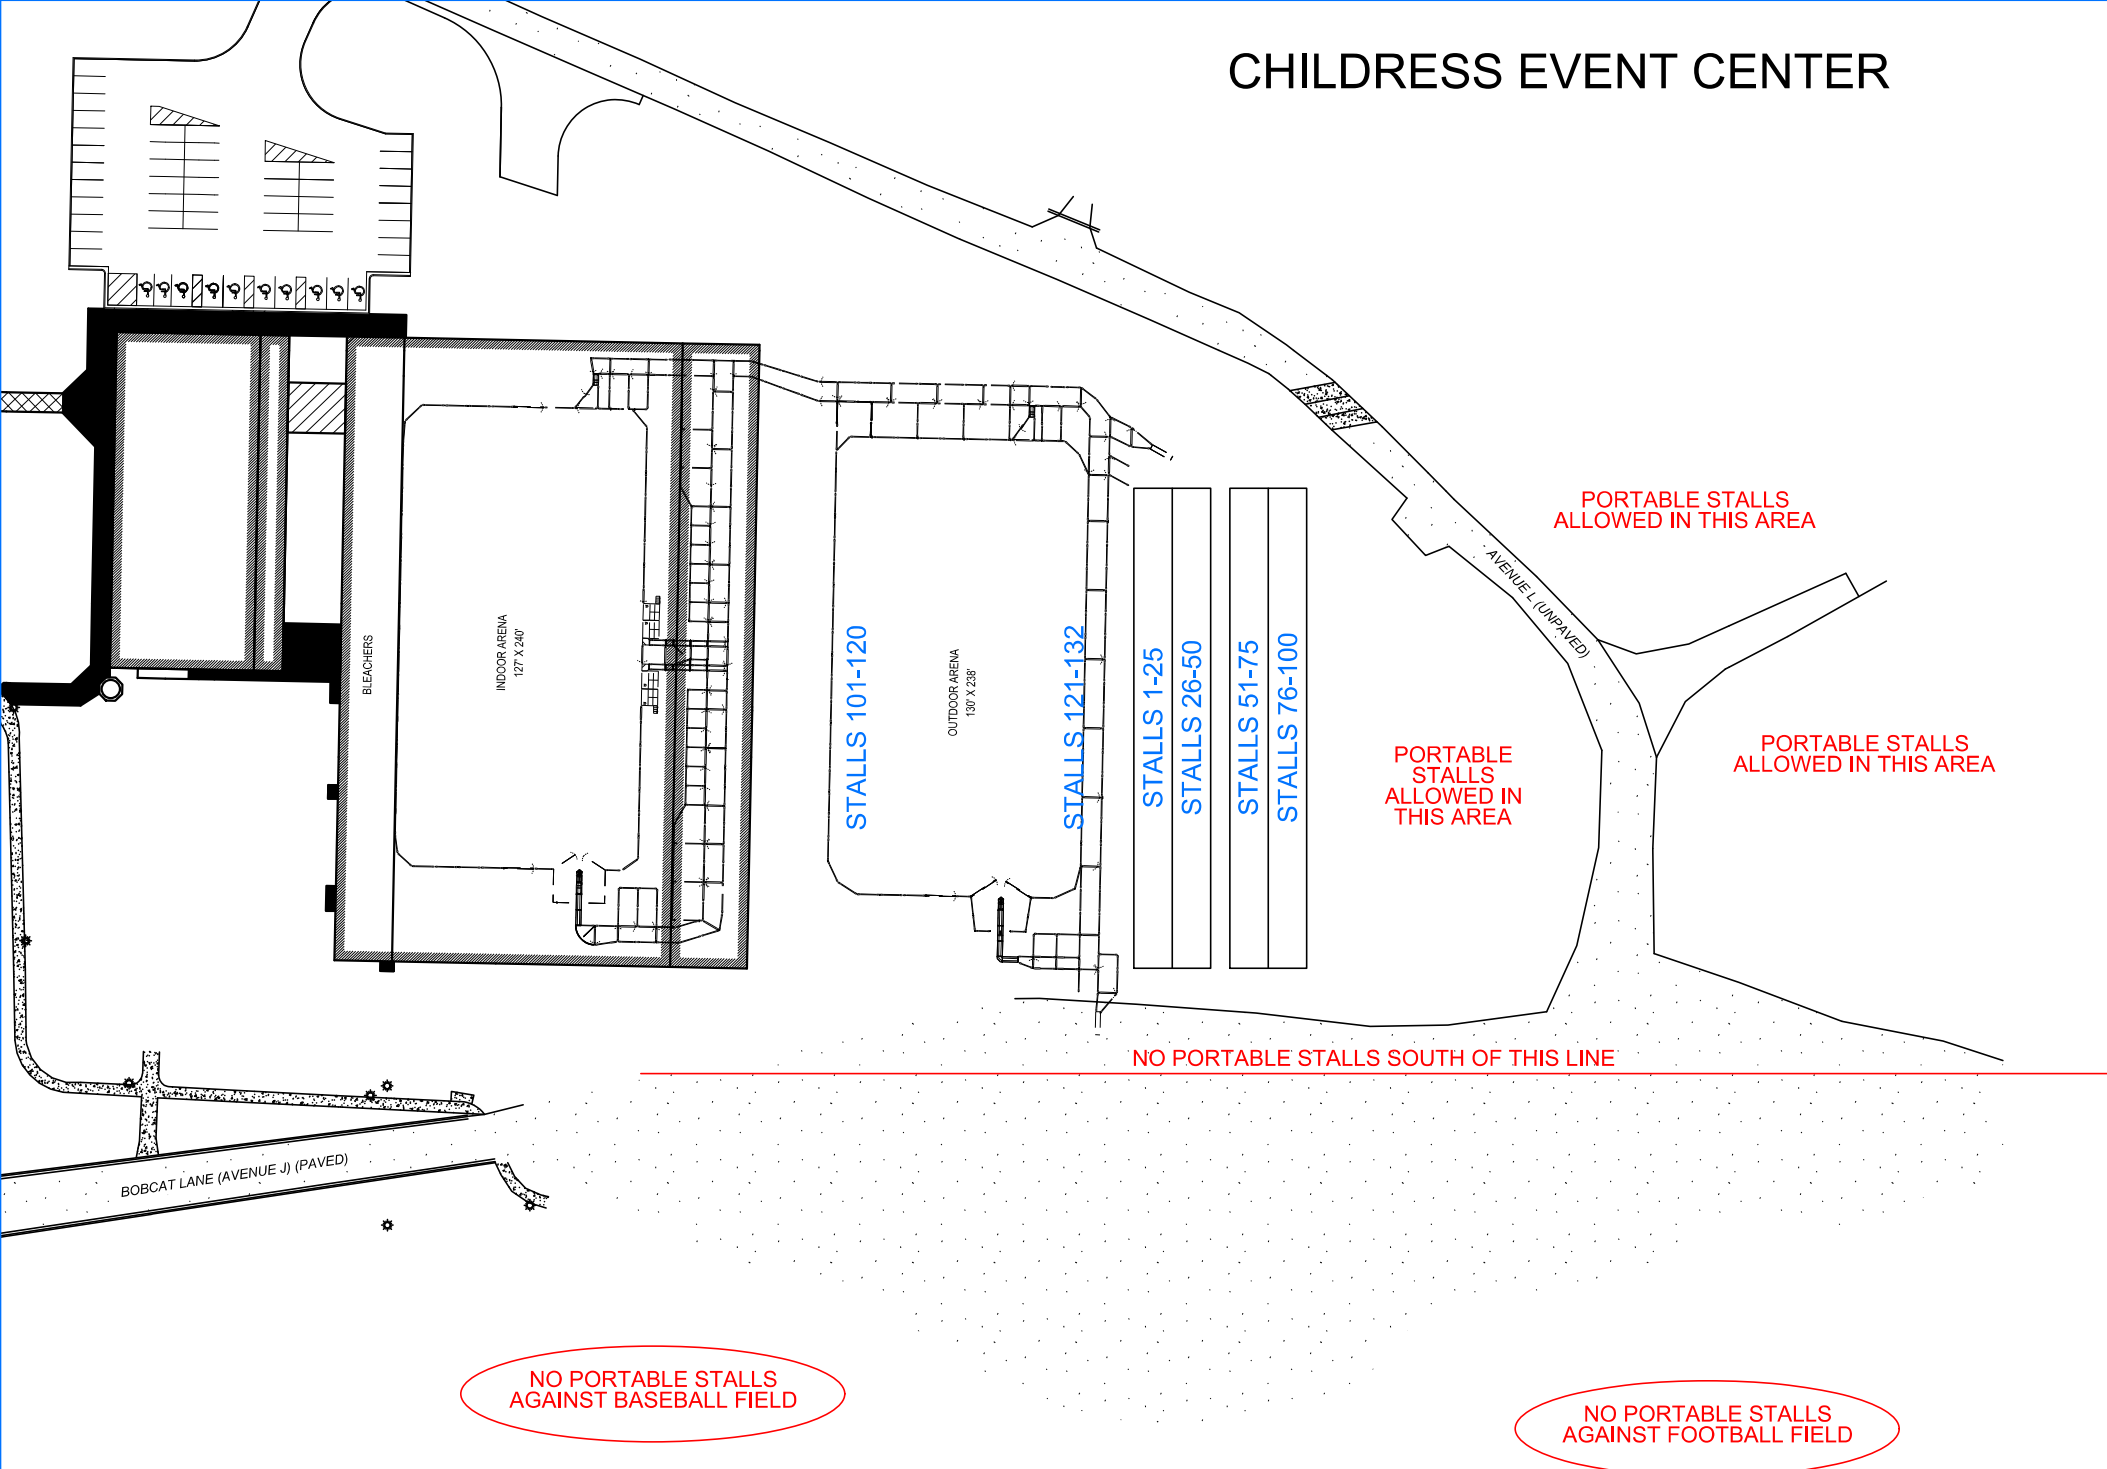

CHILDRESS EVENT CENTER

GENERAL PARKING AND STALL LAYOUT